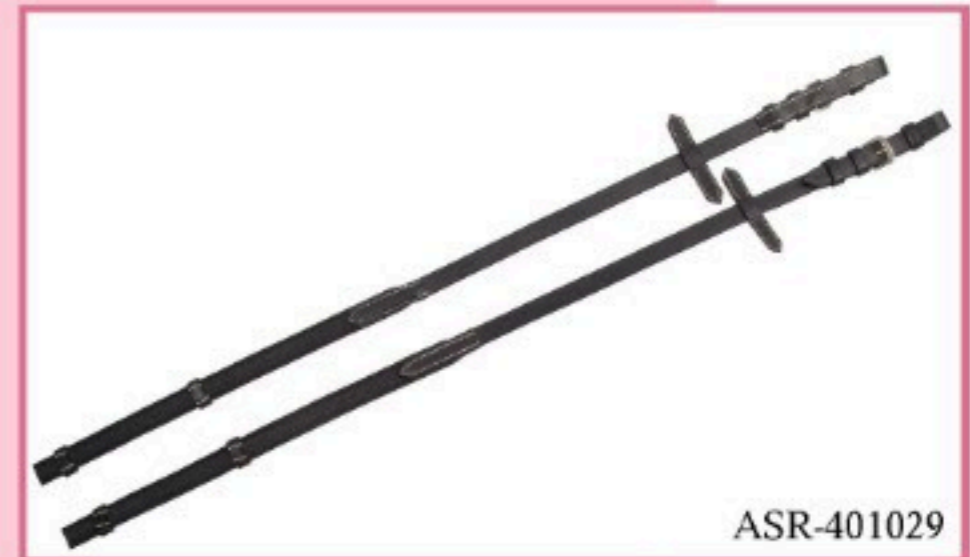

WS-6

SPECIAL FIBER STIRRUP

EBR-401024 ST  
EBR-401024 ST  
Laced reins

ASK-401027  
ASK-401027  
Antiskid 4 lane grip reins  
ss hardware , dd leather.

ASR-401028  
ASR-401028  
Anti skid 2 chain lane  
grip reins.