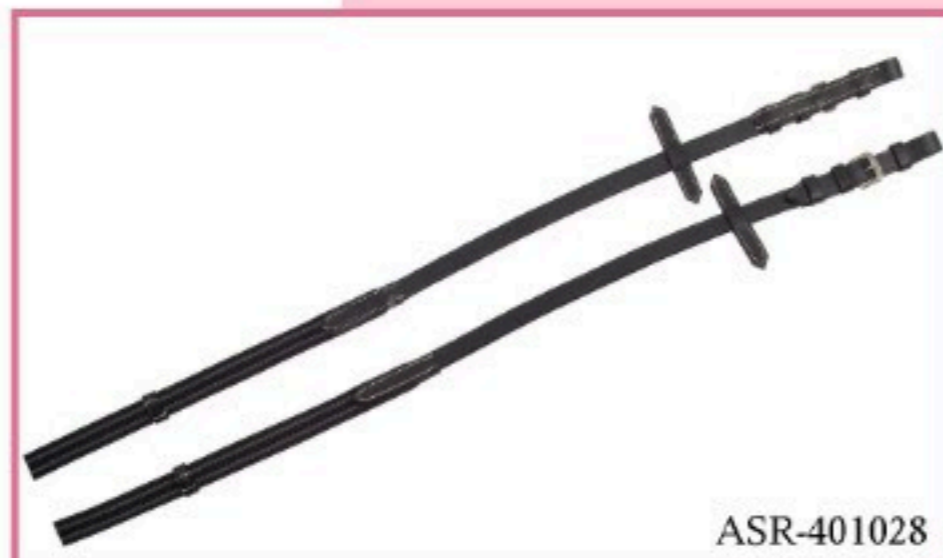

WS-6

SPECIAL FIBER STIRRUP

EBR-401024 ST  
EBR-401024 ST  
Laced reins

ASK-401027  
ASK-401027  
Antiskid 4 lane grip reins  
ss hardware , dd leather.

ASR-401028  
ASR-401028  
Anti skid 2 chain lane  
grip reins.