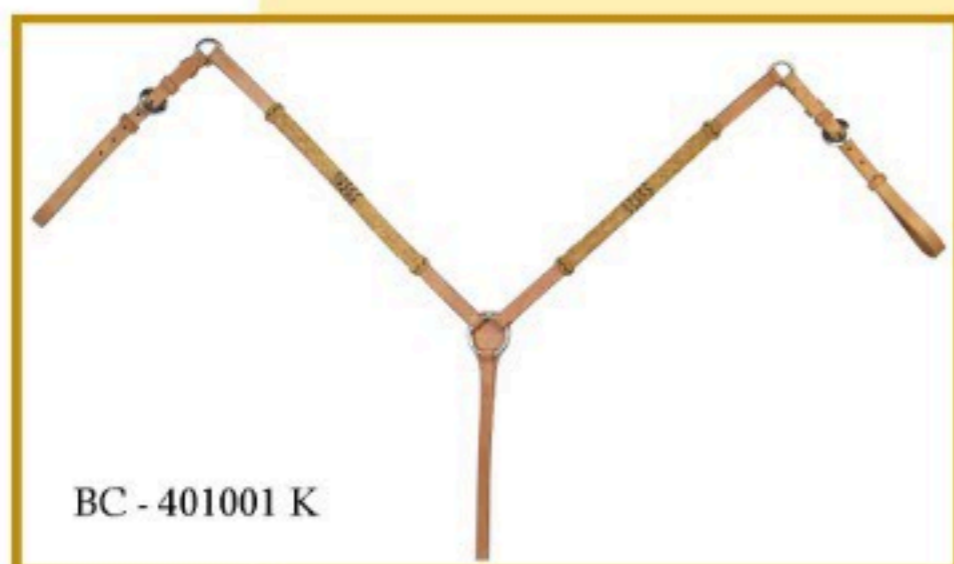

Breast collar raw hide bridged.