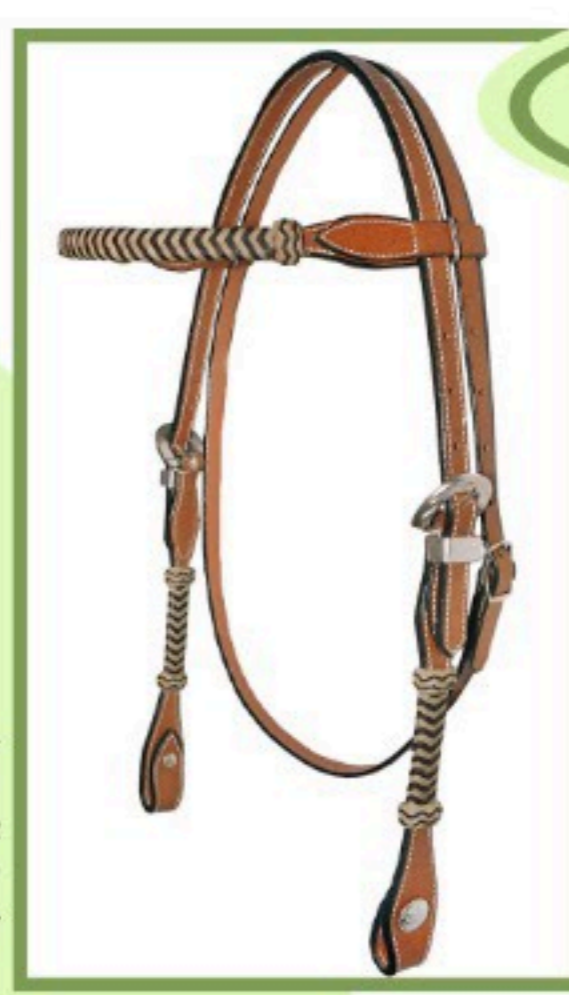

HS 40830 K
Brow band head
stall with raw hide
braiding silver conchos &
heavy brass buckle , DD leather