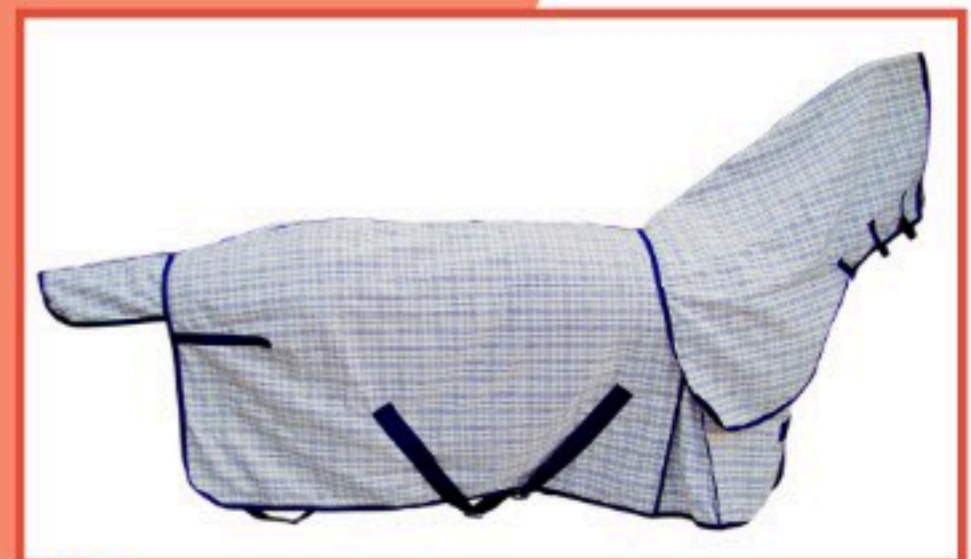

HC 6031

Polister strap fabric with fitted an integral flexi- neck. neckcover with cover
with fabric shoulder action gussets, rear dart twin fully adjustable front
buckles cross sursingle, removable rear leg strip,tail flap
sizes -4' 6" -7' 0" -3"