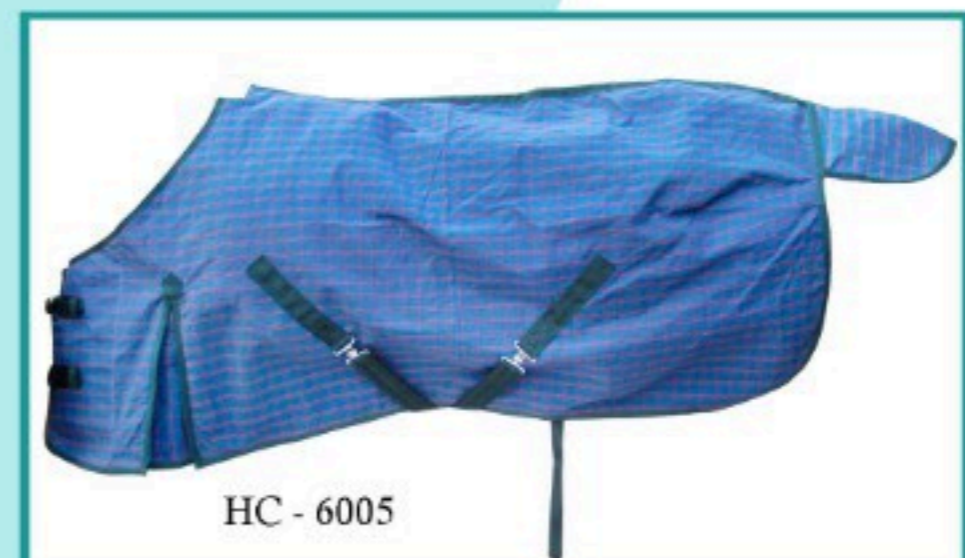

HC - 6005

HC - 6005

Water proof canvas, cross sursingle double front strap tail flap, shoulder gussets, lag strap sizes - 4' 6" - 7' 0"