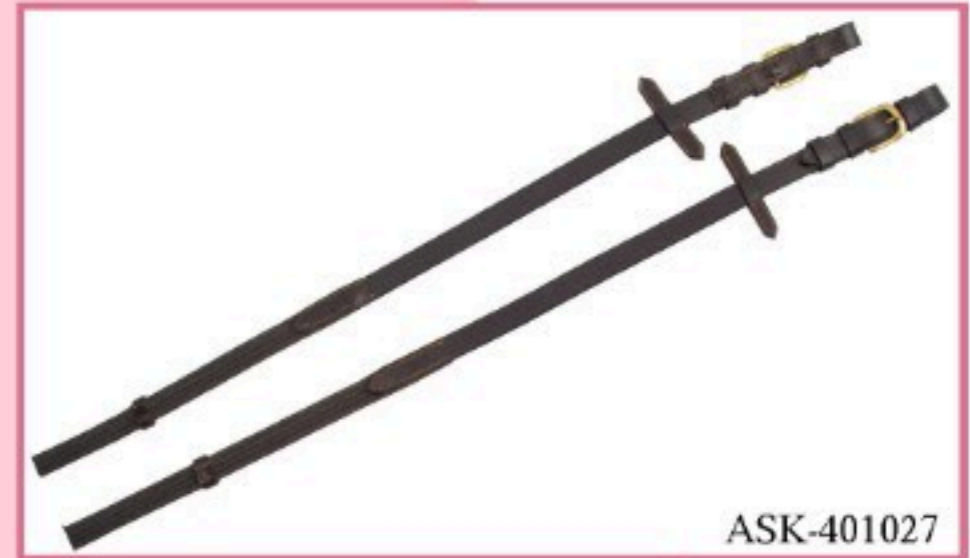

ASK-401027
ASK-401027
Antiskid 4 lane grip reins
ss hardware , dd leather.